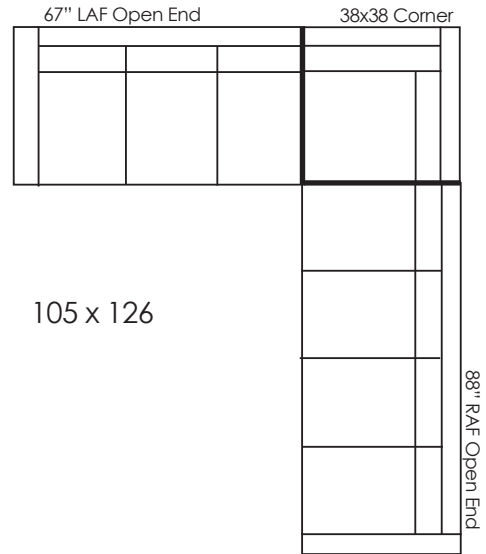

LANCASTER

CUSTOM CRAFTED UPHOLSTERY

SOHO 8485/8487

D38 H32/36

AH24 SD23 SH20

Sectional 8485 with Tapered Legs
 Correlating Pembroke 485 Chair
 Correlating Manhattan 6485 Sofa

Sectional 8487 Includes Base
 Correlating Greenwich 487 Chair
 Correlating Chelsea 6487 Sofa

Soho Seats 21"W • Ask about optional cushion configurations, bench seats and custom sectionals
 • Call for Pricing and Yardage Estimates •

SOHO CORNER UNIT SECTIONALS

SOHO FULL BACK RETURN SECTIONALS