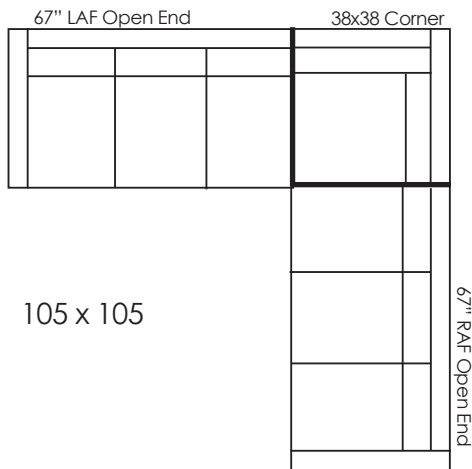

LANCASTER

CUSTOM CRAFTED UPHOLSTERY

SOHO 8485/8487

D38 H32/36

AH24 SD23 SH20

Sectional 8485 with Tapered Legs
 Correlating Pembroke 485 Chair
 Correlating Manhattan 6485 Sofa

Sectional 8487 Includes Base
 Correlating Greenwich 487 Chair
 Correlating Chelsea 6487 Sofa

Soho Seats 21"W • Ask about optional cushion configurations, bench seats and custom sectionals
 • Call for Pricing and Yardage Estimates •

SOHO CORNER UNIT SECTIONALS

SOHO FULL BACK RETURN SECTIONALS