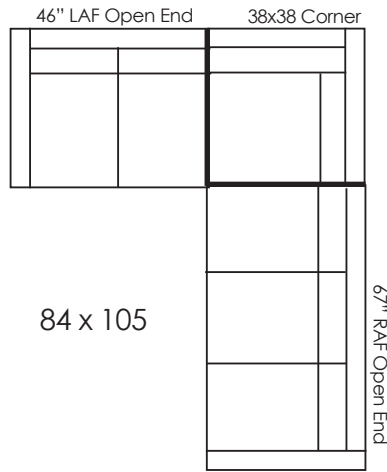

LANCASTER

CUSTOM CRAFTED UPHOLSTERY

SOHO 8485/8487

D38 H32/36

AH24 SD23 SH20

Sectional 8485 with Tapered Legs
 Correlating Pembroke 485 Chair
 Correlating Manhattan 6485 Sofa

Sectional 8487 Includes Base
 Correlating Greenwich 487 Chair
 Correlating Chelsea 6487 Sofa

Soho Seats 21"W • Ask about optional cushion configurations, bench seats and custom sectionals
 • Call for Pricing and Yardage Estimates •

SOHO CORNER UNIT SECTIONALS

SOHO FULL BACK RETURN SECTIONALS