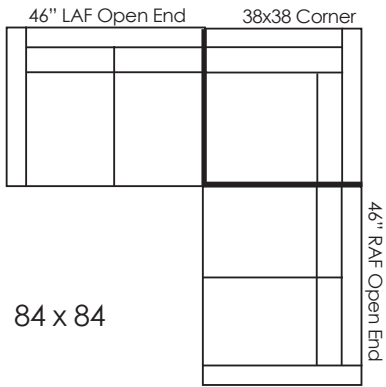

LANCASTER

CUSTOM CRAFTED UPHOLSTERY

SOHO 8485/8487

D38 H32/36

AH24 SD23 SH20

Sectional 8485 with Tapered Legs
 Correlating Pembroke 485 Chair
 Correlating Manhattan 6485 Sofa

Sectional 8487 Includes Base
 Correlating Greenwich 487 Chair
 Correlating Chelsea 6487 Sofa

Soho Seats 21"W • Ask about optional cushion configurations, bench seats and custom sectionals
 • Call for Pricing and Yardage Estimates •

SOHO CORNER UNIT SECTIONALS

SOHO FULL BACK RETURN SECTIONALS