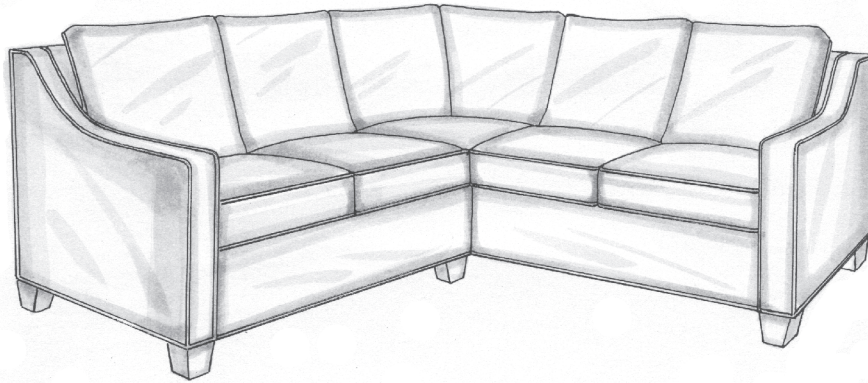

LANCASTER

CUSTOM CRAFTED UPHOLSTERY

SOHO 8485/8487

D38 H32/36

AH24 SD23 SH20

Sectional 8485 with Tapered Legs
 Correlating Pembroke 485 Chair
 Correlating Manhattan 6485 Sofa

Sectional 8487 Includes Base
 Correlating Greenwich 487 Chair
 Correlating Chelsea 6487 Sofa

Soho Seats 21"W • Ask about optional cushion configurations, bench seats and custom sectionals
 • Call for Pricing and Yardage Estimates •

SOHO CORNER UNIT SECTIONALS

SOHO FULL BACK RETURN SECTIONALS