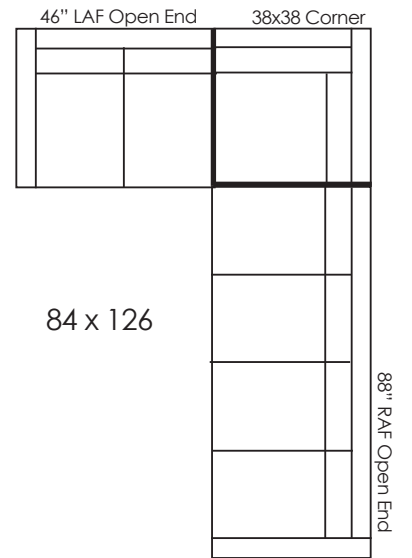

LANCASTER

CUSTOM CRAFTED UPHOLSTERY

SOHO 8485/8487

D38 H32/36

AH24 SD23 SH20

Sectional 8485 with Tapered Legs
 Correlating Pembroke 485 Chair
 Correlating Manhattan 6485 Sofa

Sectional 8487 Includes Base
 Correlating Greenwich 487 Chair
 Correlating Chelsea 6487 Sofa

Soho Seats 21"W • Ask about optional cushion configurations, bench seats and custom sectionals
 • Call for Pricing and Yardage Estimates •

SOHO CORNER UNIT SECTIONALS

SOHO FULL BACK RETURN SECTIONALS